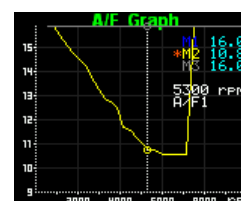

Needle meter

2-fold digital

3-fold digital

6-fold digital

A/F graph

- Compatible with approximately 400 applications, including Toyota Prius, Honda Insight, and new Suzuki CAN communication system. (Please check <http://www.blitz.co.jp> for the newest application list)
- Equipped with Flash ROM for the future updates. (Update cost vary depending on your local distributor.)
- Maximum of 6 display items can be displayed at the same time out of total 30 display items. Additionally, Fuel consumption (Fuel Mileage) data can be displayed to assist economical driving.
- BOOST SENSOR SET Type II (Sold separately) can be connected. This enables to monitor the BOOST value for the vehicles which cannot display BOOST value through OBD port.