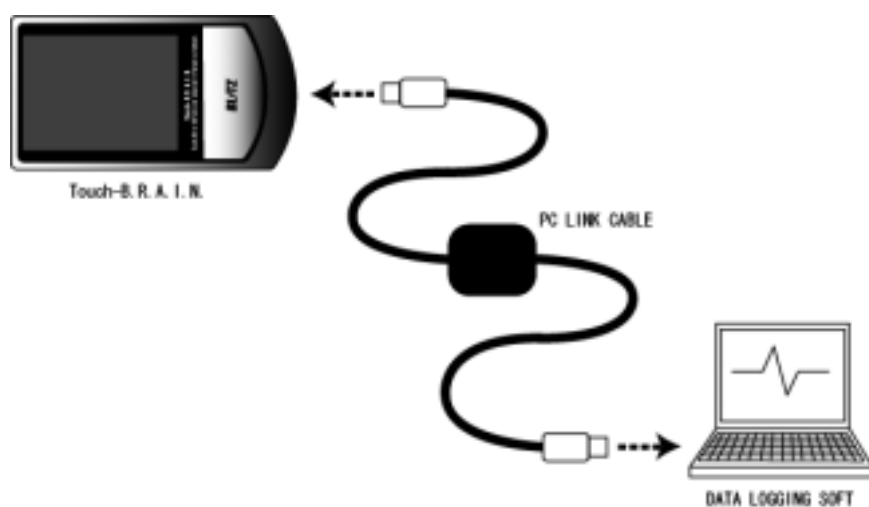

New product information

PC LINK CABLE

(PC LINK CABLE)

This cable enable to communicate between Touch BRAIN and Laptop by connecting each USB port.
DATA LOGGING SOFT (Separately available) is needed to display on the PC.

Enable to display an item, which is displaying at digital 8 fold gauges of Touch BRAIN at real time.

Sapling interval is 20ms for displaying on the PC.

logging time is about 4 hours continuously at real time.

Easy to move the logging data which saved in the Touch BRAIN into the PC

Length of PC LINK CABLE is 1400mm.

商品名 (Product Name)	税込価格 (MSRP w/tax)	本体価格 (MSRP)	コードNo. (Code No.)	JANコード (JAN Code)
PC LINK CABLE	¥18,900	¥18,000	15163	4959094151630