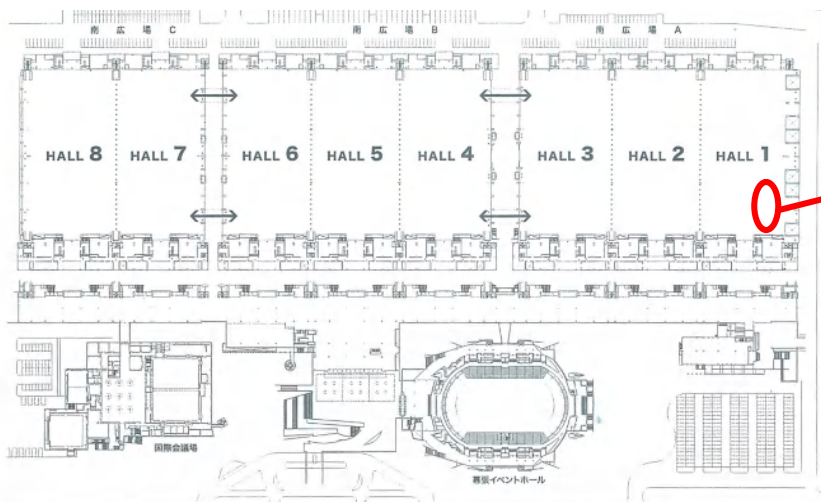

RACING METER PANEL

For 86/BRZ

SUCTION KIT

For 86/BRZ

DSC-FOUR

4 Wheel Independent
Damping System Controller

E-ESC

Electronic Exhaust
Sound Controller

All new Blitz 2013 products displayed.

All Blitz staff will be waiting to welcome your custom.

Please come and visit our booth.

Makuuari Messe

West Hall

(HALL 1)

No 106

- DATE : January 11th (Fri) 12th (Sat) 13th (Sun), 2013
- Location : Makuuari Messe (Japan Convention Center) International Exhibition Hall 1-11 / Event Hall
- Exhibition Time
 - 11th (Friday) 9:00AM to 6:00PM (Press day, open for special visitor from 1:00PM)
 - 12th (Saturday) 9:00AM to 6:00PM (Open for public)
 - 13th (Sunday) 9:00AM to 5:00PM (Open for public)