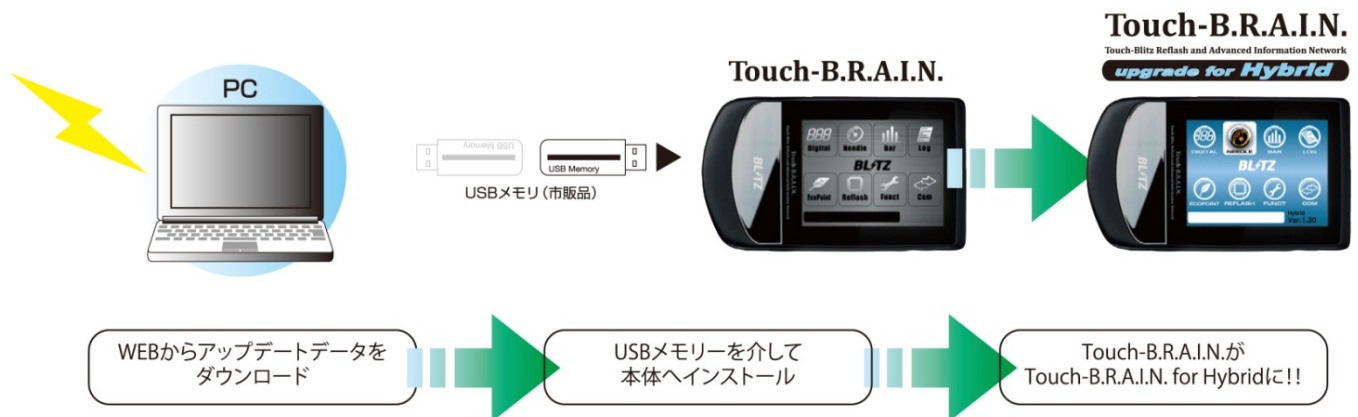

New Product Information

Touch-B.R.A.I.N.

Touch-Blitz Reflash and Advanced Information Network

New evolution Touch-B.R.A.I.N.

for Toyota CAN system

and exclusive for Toyota Hybrid vehicle
upgrade program Ver1.30 is released !

○Ver1.30 product feature

- From「OBD」port can be checked the vehicle information though Touch-B.R.A.I.N., but new program can check Toyota latest CAN system and add the information for Toyota Hybrid vehicle.
- Adding on Toyota CAN system, you can check the fuel consumption display.
- Exclusive Toyota Hybrid item can be checked motor speed, motor capacity and motor temperature.
- Able to display more than 50 patterns of graphical designs including racing mode from previous Touch-B.R.A.I.N. function.
- Easy to upgrade. You can be received the upgrade data from 「BLITZ POWER SITE」, then put the data into USB memory to install to Touch-B.R.A.I.N. Please ask us for more details.

Receiving the update data from PC

Put the data into USB.

Latest program will be installed.

<http://www.blitz.co.jp/>

BLITZ INFORMATION

● Exclusive Toyota Hybrid display item ●

Toyota Hybrid display item is added.