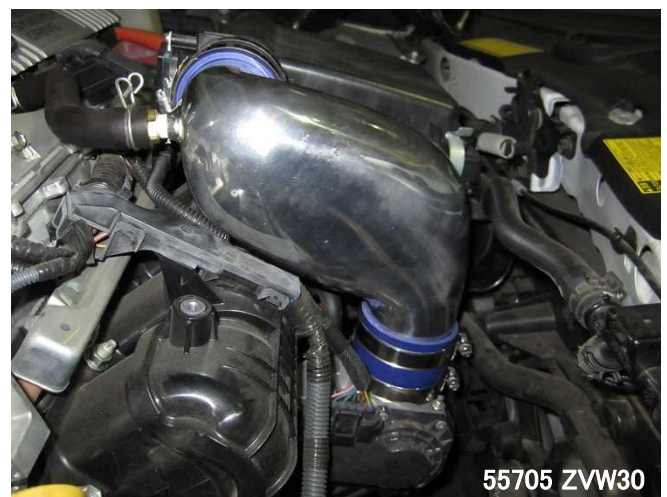

New Product Information

SUCTION KIT

- Reviewing the genuine suction to reduce the internal resistance, response-up to achieve intake efficiency.
- Everything is bolt-on part to install.
- Buff finish on aluminum part and blue color silicon for hose.

Vehicle Information

Maker	Vehicle	Model Year	Model	E/G Model	Code No.
TOYOTA	PRIUS	2009/05-	ZVW30	2ZR-FXE	55705

Remarks

CANNOT put Blitz Core Type Filter and Suction Kit on same time.

Product Information

Product Name	MSRP	Code No.	JAN Code
SUCTION KIT	¥15,000	55705	4959094557050