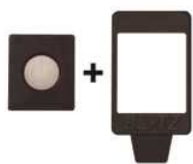

New Product Information

Thro Con
THROTTLE CONTROLLER

THROTTLE CONTROLLER
Performance & Technology

**FULL
AUTO
PLUS**

SCRAMBLE SWITCH

1 スイッチ本体+アダプター

2 スイッチ本体のみ

【Features】

- The newly designed 『SCRAMBLE SWITCH』 can control the scramble modes on the 『Thro Con』. The scramble switch has evolved from the previous switch for the 『THROTTLE CONTROLLER FULL AUTO PLUS』.

(Please take notice that the shape of the connector on the main unit is different between the 『Thro Con』 and 『FULL AUTO PLUS』)

- The red LED compact switch can be installed in small spaces or in locations that do not stand out. With the switch adapter, the switch can be firmly installed in easily accessible locations.
- During scramble mode, the controller will light up the letter S as well as count down the remaining scramble time for the 『Thro Con』 and 『FULL AUTO PLUS』. The new scramble switch's LED will blink during count down.
- With a click of a button, the scramble mode can be selected ON or OFF.
- This unit can be connected to the 『Thro Con』 and 『THROTTLE CONTROLLER FULL AUTO PLUS』 just by attaching on to the coupler.