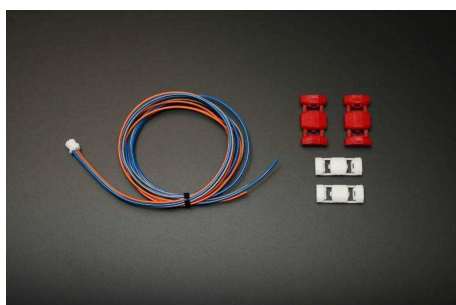

Additional Application

SCS HARNESS

(Start Control System Harness)

TOYOTA HARRIER
IDLING STOP

TOYOTA PRIUS PHV
DRIVE MODE

【Product Characteristics】

- Optional Harness to use the optional function, 『Start Control System』 for the 『Thro Con』/『Power Thro』.
- On normal vehicles, the settings for standardly equipped Idling Stop Function, Lexus Drive Mode Select, Subaru SI Drive, are reset during ignition. By equipping the optional connection harness for the Thro Con, the previously selected mode can be maintained. Therefore when the engine starts, the Idling Stop Function can be automatically turned off, or have the Drive Mode selected as Power, and even keep the SI Drive function in the S mode.
- Normal conditions can be brought back by simply turning the function OFF on the 『Thro Con』/『Power Thro』 controller.
- All necessary parts for connection is included.

Product Information				
(Product Name)	(MSRP)	(Code No.)	(JAN Code)	(Remarks)
SCS Harness	¥ 2,000	14800	4959094148005	Optional parts for the Thro Con, Power Thro

(Vehicle)	(Model Year)	(Model)	(E/G Model)	(Operation)
LEXUS				
NX300	2017/09-	AGZ10, AGZ15	8AR-FTS	Idling Stop Canceler
				Sport Mode Start