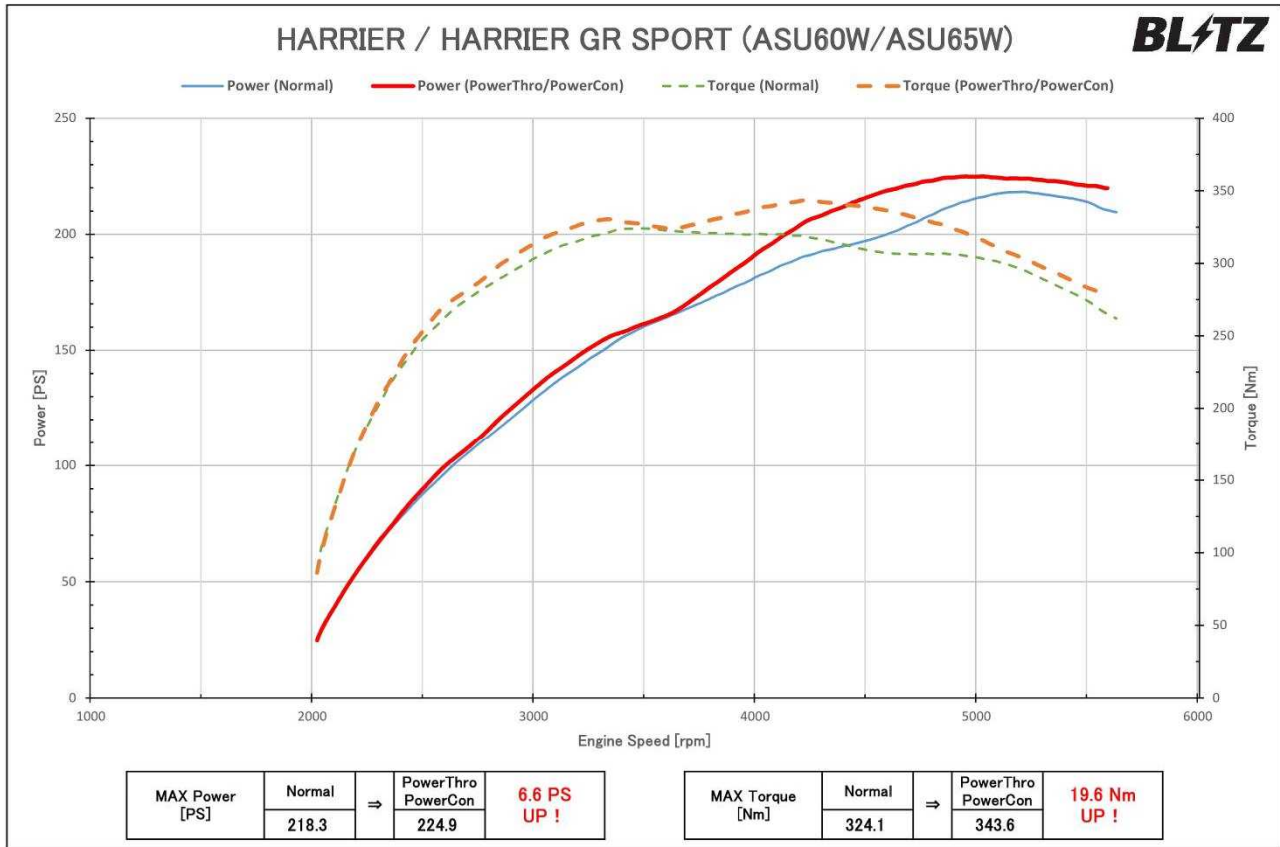

Additional Applications

Power Con

POWER CONTROLLER

【 Product Characteristics 】

- By optimizing the boost pressure for turbo vehicles, more power can be obtained.
- Settings are taken vehicle specifically.
Boost is increased within the level of the stock ECU to minimize the burden on the vehicle.
- Does not require any additional wiring modifications due to the plug and play design.
The product can be easily installed since all connections are made within the engine room.
- Does not require any complicated setting procedures and power is immediately increased after installation.
- Includes all necessary parts for installation.

Product Information		
Code No.	JAN Code	MSRP
BPC00	4959094157007	¥ 38,000
BPC10	4959094157106	¥ 38,000

Compatible Vehicle Information

Vehicle	Model Year	Model	E/G Model	T/M	POWER UP	Code No.
TOYOTA						
HARRIER GR SPORT	2017/09-	ASU65W	8AR-FTS	AT	6.6PS	BPC00
SUZUKI						
SWIFT SPORT	2017/09-	ZC33S	K14C	AT	18.4PS	BPC10
BALENO	2018/05-	WB42S	K10C	AT	11.4PS	BPC10