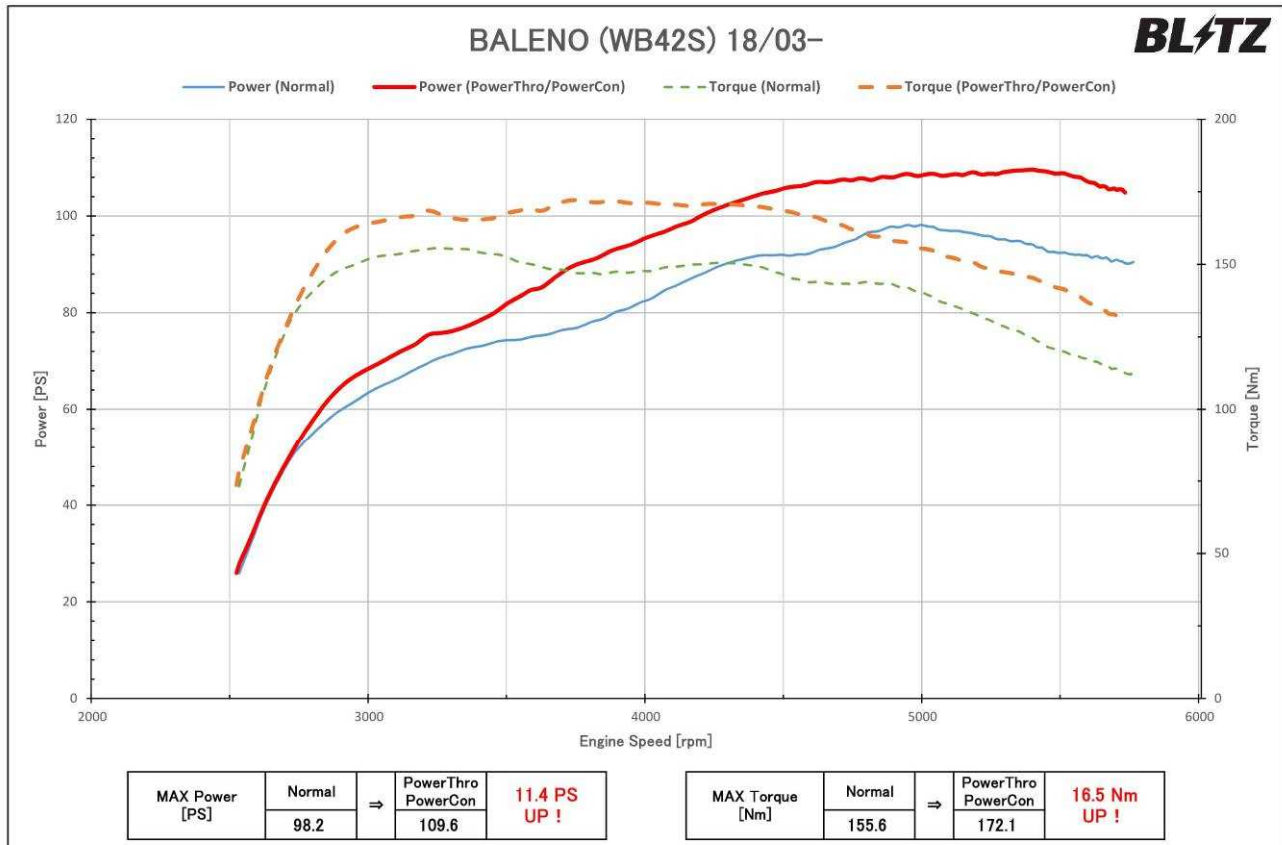

※グラフ、データは弊社シャーシダイナモでの計測事例です。車両ならびに装着部品、燃料などにより個体差があります。

- ※ Depending on the individual, the sensation for the improved acceleration, response, and power may differ.
- ※ The POWER UP values listed on the product information shows the difference in output between vehicles equipped with Power Con and stock. All measurements taken by in house chassis dynamo.
- ※ Output may differ depending on the vehicle. Please keep in mind that these values are only for reference.
- ※ The product can be equipped along with the BLITZ AIR FILTER Series and AIR CLEANER Series.
  Has not been tested with air filter, air cleaners from other manufacturers.
- ※ Cannot be equipped on vehicles with rewritten ECU (Including BLITZ TUNING ECU), replaced ECU, or vehicles equipped with electronic parts attached to the boost sensor or air flow sensor.

For more information on this product and our other lineup, please check the BLITZ POWER SITE listed below.