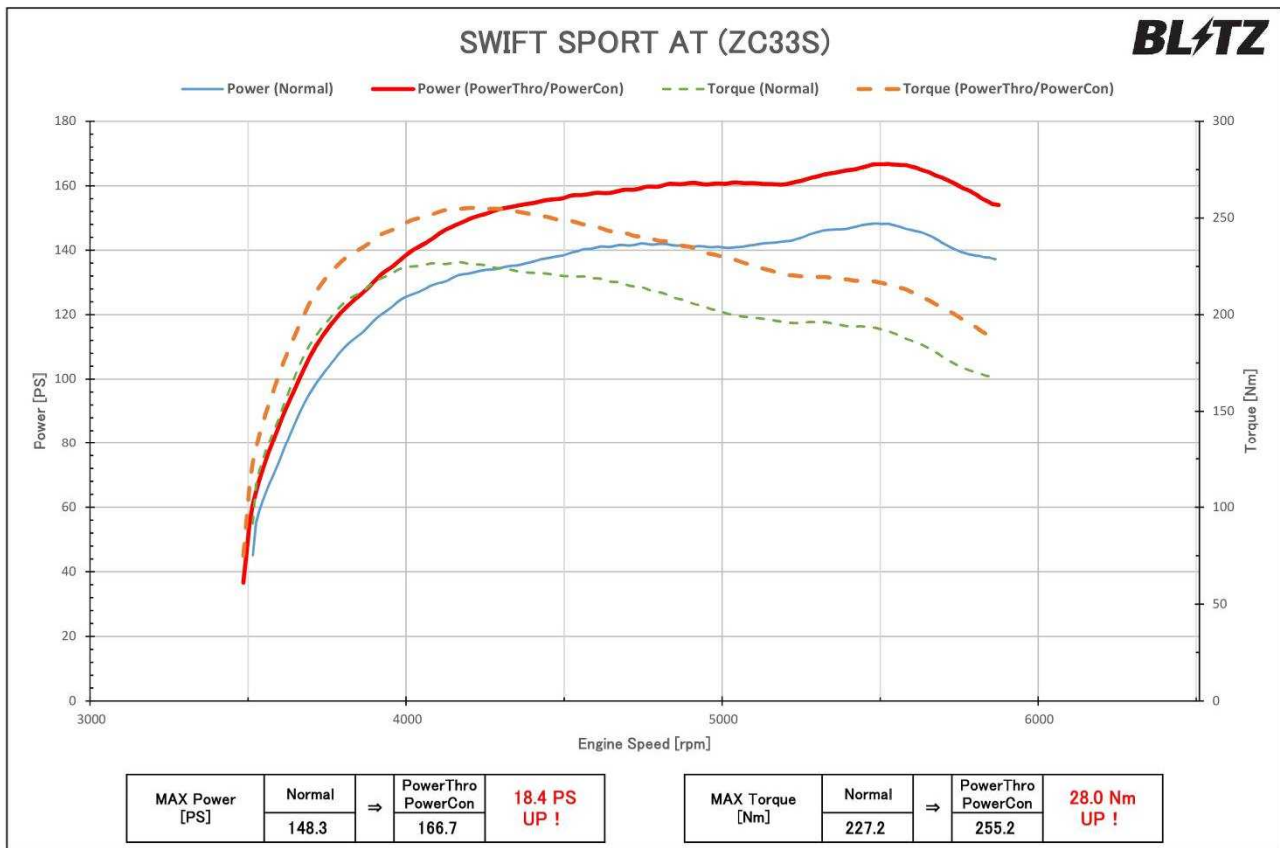

※グラフ、データは弊社シャーシダイナモでの計測事例です。車両ならびに装着部品、燃料などにより個体差があります。