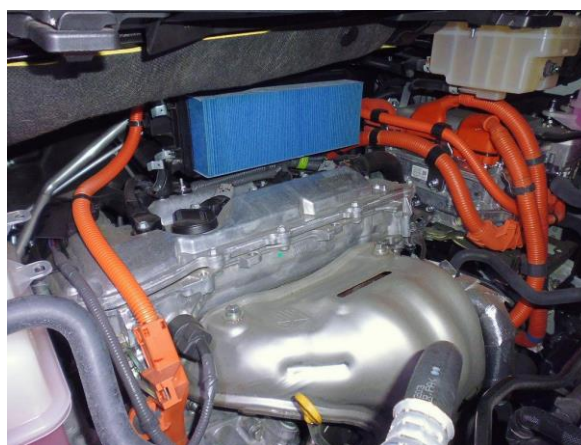

Installation Example

Information on Compatible Vehicles						
(Manufacturer)	(Vehicle)	(Model Year)	(Model)	(E/G Model)	(Genuine No.)	(Product No.)
TOYOTA	ALPHARD HYBRID	15/01-	AYH30W	2AR-FXE	17801-36010	59646
	VELLFIRE HYBRID					

Product Information				
(Product Name)	(MSRP w/tax)	(MSRP)	(Code No.)	(JAN Code)
POWER AIR FILTER LMD DT-165B	¥8,640-	¥8,000-	59646	4959094596462

Release Date: February 4th, 2019

<http://www.blitz.co.jp/>