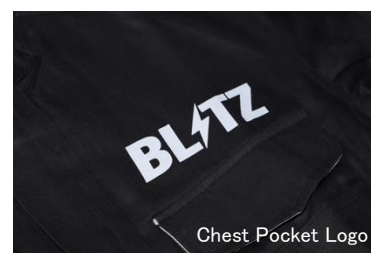

## New Product Information

New mechanic suit has the BLITZ logo printed onto the front and back.

BLITZ MECHANIC SUIT BLACK

Back Side Logo

Chest Pocket Logo

P

- 100% Cotton has been used to ensure durability.
- Convenient chest pockets for easy access to pens.
- The grey portion of the suit has been designed to allow the arms to move freely.
- Durability and ergonomics has been tested by BLITZ mechanics.
- Sizes S~XL are available.

Size Chart	(cm)			
	S	M	L	XL
Height	160	165	170	175
Chest	108	112	116	120
Length	48	50	52	54
Sleeve	76	79	82	85
Waist	82	86	90	94
Hip	71	73	75	77

Product Information				
(Product Name)	(MSRP w/tax)	(MSRP)	(Code No.)	(JAN Code)
BLITZ MECHANIC SUIT BLACK S	¥12,960	¥12,000	13893	4959094138938
BLITZ MECHANIC SUIT BLACK M	¥12,960	¥12,000	13894	4959094138945
BLITZ MECHANIC SUIT BLACK L	¥12,960	¥12,000	13895	4959094138952
BLITZ MECHANIC SUIT BLACK XL	¥12,960	¥12,000	13896	4959094138969