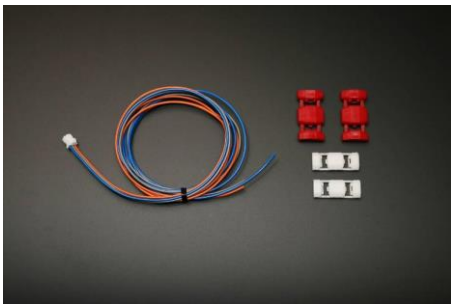

Additional Applications

SCS HARNESS

(Start Control System Harness)

LEXUS UX200
IDLING STOP

HONDA CR-V
IDLING STOP

【Product Characteristics】

- Optional Harness to use the optional function, 『Start Control System』 for the 『Thro Con』/『Power Thro』.
- On normal vehicles, the settings for standardly equipped Idling Stop Function and Lexus Drive Mode Select are reset during ignition. By equipping the optional connection harness for the Thro Con, the previously selected mode can be maintained. Therefore when the engine starts, the Idling Stop Function can be automatically turned off, or have the Drive Mode selected as Sport.
- Normal conditions can be brought back by simply turning the function OFF on the 『Thro Con』/『Power Thro』 controller.
- All necessary parts for connection are included.