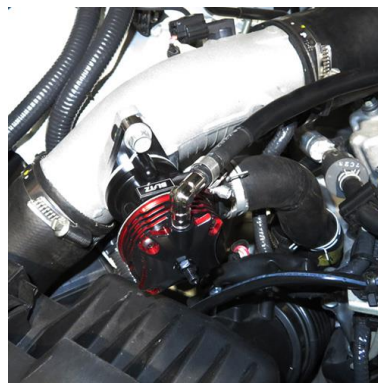

GT-R (R35)

[Return Type]