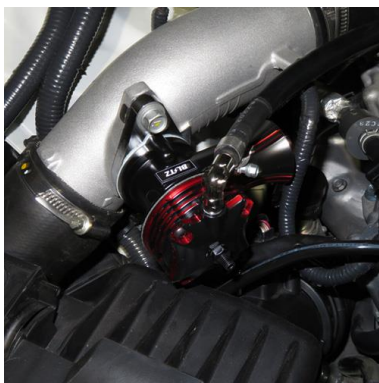

New Product Information

SUPER SOUND BLOW OFF VALVE **BR** *BLOW RESPONSE*

- High quality aluminum die cast bodies have been utilized. Immediate response and smooth movement have been achieved by optimizing product clearance through high precision CNC machining.
- DEFRIC coated pistons have been employed to resist corrosion and for providing excellent lubrication performance.
- Corrosion resistant special black coating and red alumite have been applied for the body.
- The flange design and funnel size are the same as the previous model to allow interchangeability.
- Vehicle specific springs have been selected to prevent engine idle problems.
- By employing Venturi funnels the flow velocity has been increased by 17% for a sharper and more forceful release sound.