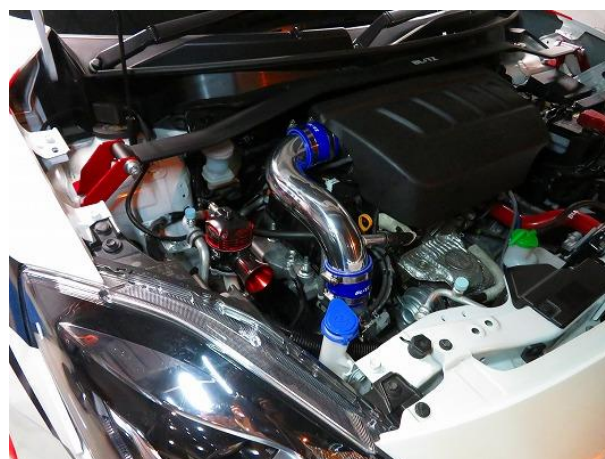

New Product Information

SUCTION KIT

- Intake efficiency and response can be improved by replacing the stock rubber suction with aluminum piping.
- Vehicle specific layout for bolt on installation.
- The product is made from durable welded aluminum pipes and reliable silicone hose.
Dress up your engine bay while improving your vehicle`s performance.
- Compatible with BLITZ CORE TYPE AIR CLEANER (Sold Separately).

SWIFT SPORT (ZC33S)

55708 ZC33S SUCTION KIT

Information on Compatible Vehicles

(Manufacturer)	(Vehicle)	(Model Year)	(Model)	(E/G Model)	(Code No.)	(Remarks)
SUZUKI	SWIFT SPORT	17/09-	ZC33S	K14C	55708	MT/AT

Product Information

(Product Name)	(Silicone Hose color)	(MSRP)	(Code No.)	(JAN Code)
SUCTION KIT	BLUE	¥15,000	55708	4959094557081

Release Date : September 13th, 2019