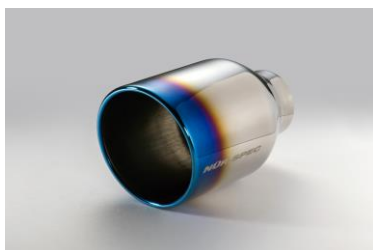

NUR-SPEC CE VSR テール