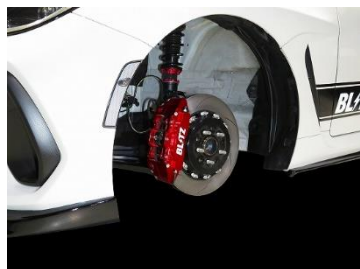

SUBARU BRZ ZD8 Front 4POT