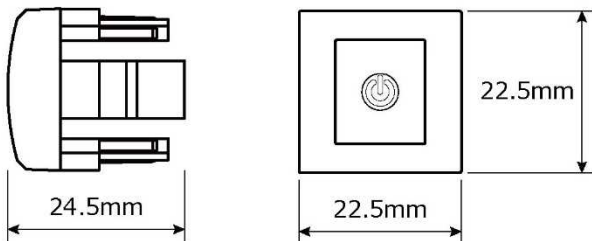

Select SmaThro will now include an updated TOYOTA TYPE-2 or NISSAN TYPE-2 service panel

[Click here for further information on Sma Thro](#)

Product Description

- Select products will now include an updated TOYOTA TYPE-2 or NISSAN TYPE-2 service panel along with the older generation panels.
- The switch can be simply installed in an open genuine service panel.
  - ※ The service panel may not be installable if the shape of the panel is different or there are no openings on your vehicle.
  - ※ Please check the product compatibility to see which service panel will be applicable.

Products with New Service Panel		
(Code No.)	(JAN Code)	(Panel Type)
BSSB1	4959094155010	NISSAN TYPE-2
BSSG1	4959094155102	TOYOTA TYPE-2
BSSG2	4959094155119	TOYOTA TYPE-2
BSSG3	4959094155126	TOYOTA TYPE-2

TOYOTA TYPE-2