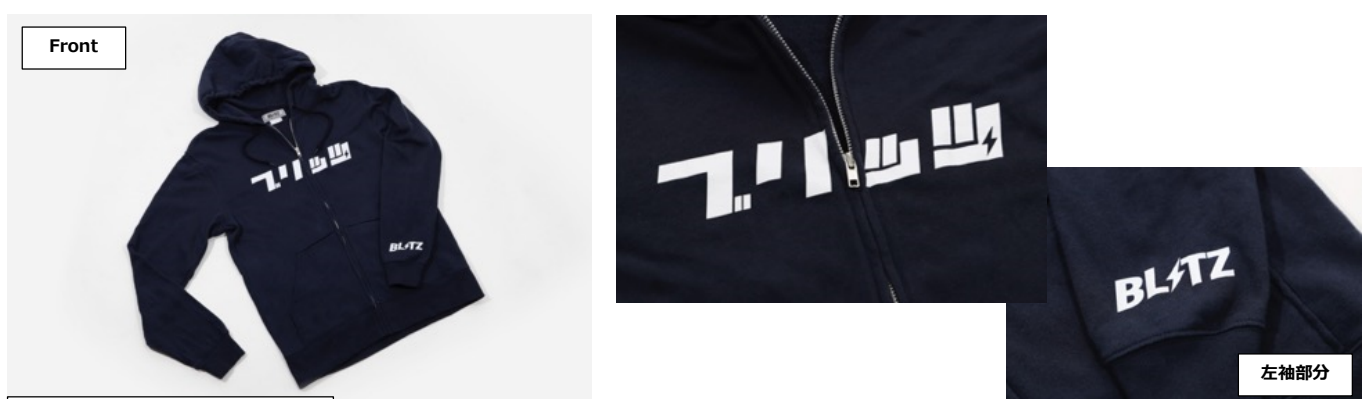

• **BLITZ RETRO TEE (Color : SAND BEIGE)**

Sand Beige retro colored T shirt body with White BLITZ logo on front and Kanji logo on the back.

• **BLITZ RACING GRAPHIC TEE (Color : WHITE)**

T shirt designed with our time attack GR COROLLA graphics.

• BLITZ OVERSIZE TEE (Color : BLACK)

We chose not to use the BLITZ logo on the front to deliberately emphasize our motto Tune Your Life.

⑦ OVERSIZE TEE

BLITZ LIGHT PARKA 2024

- Fashionable lightweight zip-up park.
- Deep navy colored made from 8.4-ounce, 100% cotton (Made in Vietnam)
- Advanced printing technology enables the printing of Katakana logos across the zipper and seams.

• BLITZ LIGHT ZIP PARKA (Color : NAVY)

Playful Katakana logo on the front with a small BLITZ logo positioned on the sleeve.

⑧ LIGHT ZIP PARKA

• Size Table

Please refer to the size chart for each apparel. The oversized T-shirts are configured to be 1 size down.